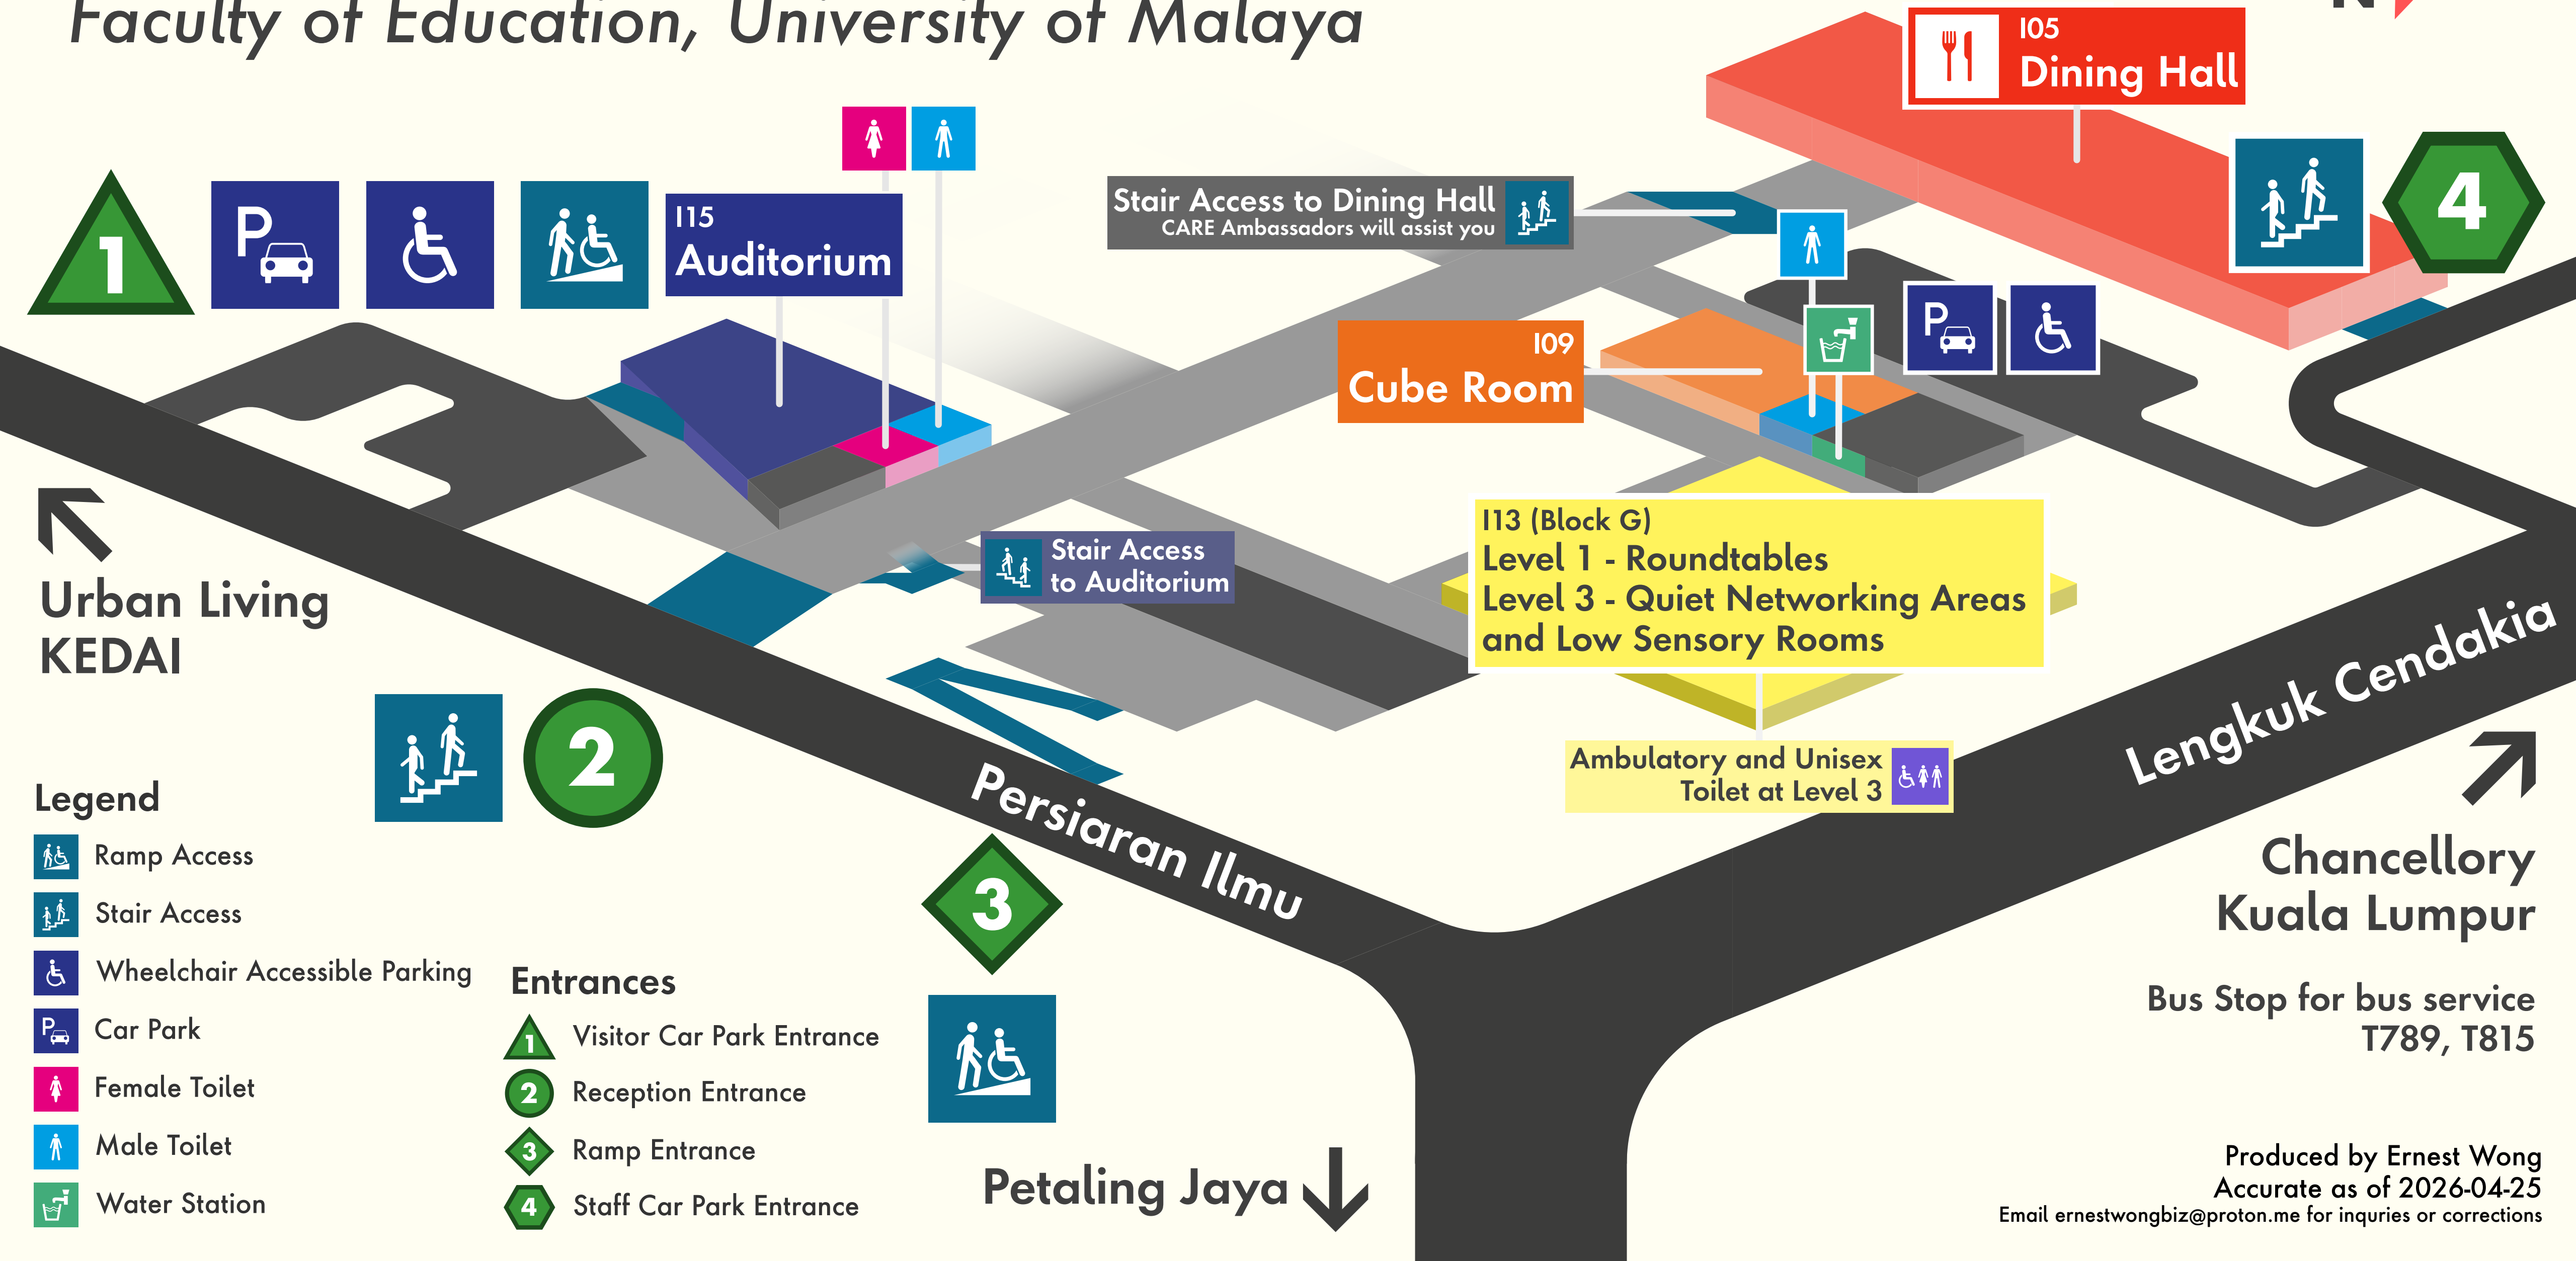

Venue Map for 2026 APCDA Conference

Faculty of Education, University of Malaya

1 Visitor Car Park Entrance

P Car Park

Wheelchair Accessible Parking

Ramp Access

Stair Access

Urban Living KEDAI

Legend

- Ramp Access
- Stair Access
- Wheelchair Accessible Parking
- Car Park
- Female Toilet
- Male Toilet
- Water Station

2 Reception Entrance

Entrances

- 1** Visitor Car Park Entrance
- 2** Reception Entrance
- 3** Ramp Entrance
- 4** Staff Car Park Entrance

3 Ramp Entrance

Petaling Jaya

Stair Access to Dining Hall
CARE Ambassadors will assist you

Stair Access to Auditorium

109 Cube Room

113 (Block G)
Level 1 - Roundtables
Level 3 - Quiet Networking Areas and Low Sensory Rooms

Ambulatory and Unisex Toilet at Level 3

105 Dining Hall

Lengkuk Cendakia

Chancellory Kuala Lumpur

Bus Stop for bus service T789, T815

Produced by Ernest Wong
Accurate as of 2026-04-25
Email ernestwongbiz@proton.me for inquiries or corrections